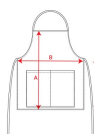

SCHEME

QUANTITIES

	Box	Pack
Adults:	100 un.	10 un.