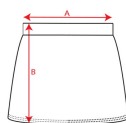

SCHEME

QUANTITIES

	Box	Pack
Adults:	50 un.	1 un.

COLORS

02

PRINTING TECHNIQUES AVAILABLE

Heat transfer printing

Handling printing

SIZES

Adults:	S	M	L	XL
WIDTH (A)	33cm	35cm	37cm	39cm
LONG (B)	32cm	34cm	36cm	38cm