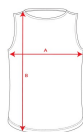

ROMA PT0417

DESCRIPTION

Uniseks elpojoša sporta veste. Roku izgriezumi un kakla izgriezums ar apmali no tā paša auduma. Dubultšuve apakšmalā.

COMPOSITION

100% poliestera siets, 90 g/m².

REMARKS

SIZES

Adults:: M · XL / Kids:: 8 · 16

SCHEME

QUANTITIES

	Box	Pack
Adults:	50 un.	1 un.
Kids:	50 un.	1 un.

COLORS

PRINTING TECHNIQUES AVAILABLE

Heat transfer printing

Handling

SIZES

Adults:	M	XL
WIDTH (A)	56cm	62cm
LONG (B)	64cm	68cm
Kids:	8	16
WIDTH (A)	41cm	50cm
LONG (B)	52cm	60cm