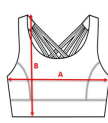

BASEL RD6666

DESCRIPTION

Augsta atbalsta sporta tops sievietēm. Racerback siksnas. Pastiprināta elastīga lente zem krūšu daļas. Dubults audums un odere. Noņemami putuplasta ieliktni. Augstas redzamības Roly logotips aizmugurē.

COMPOSITION

83% pārstrādāts poliesters 17% elastāns, 250g/m².

REMARKS

* Noņemama etiķete

SIZES

Adults:: S · M · L · XL / :

SCHEME

QUANTITIES

Adults:

Box	Pack
50 un.	1 un.

COLORS

239

121

98

PRINTING TECHNIQUES AVAILABLE

Heat transfer printing

Handling

SIZES

Adults:	S	M	L	XL
WIDTH (A)	32cm	35cm	37cm	40cm
LONG (B)	33cm	35cm	35.5cm	36cm

CERTIFICATES

83% GRS Certified
Recycled Polyester
Certified by INTERTEK
139218