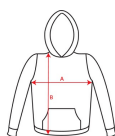

SCHEME

QUANTITIES

	Box	Pack
Adults:	25 un.	1 un.
Kids:	25 un.	1 un.